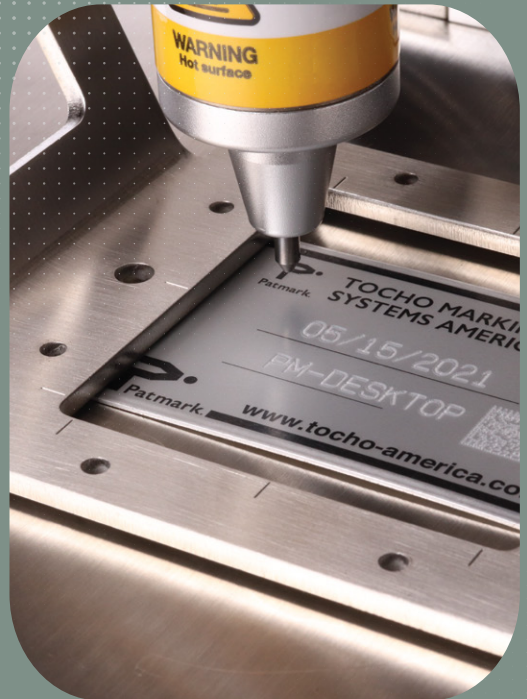

ADAPTABILIDAD

CONECTIVIDAD

VERSATILIDAD

MARCADORAS MICROPERCUSIÓN

marketing@markinbox.mx

- METAL
- HIERRO
- ALUMINIO
- INOXIDABLE
- Y OTROS
- PLÁSTICO
- ABS
- PA
- PES
- PP
- MADERA

	MB3315S	MB8020S	MB1010	MB2015
Working area	Xaxis 33mm (1.3") x Yaxis 15mm (0.6")	Xaxis 80mm (3.1") x Yaxis 20mm (0.8")	Xaxis 100mm (4") x Yaxis 100mm (4")	Xaxis 200mm (8") x Yaxis 150mm (6")
Cable length	3M (10')	3M (10')	2M (6')	2M (6')
Dimensions	116mm (4.6") x 73mm (2.9") x 190mm (7.5")	173mm (6.8") x 83mm (3.3") x 214mm (8.4")	200mm (7.9") x 217.5mm (8.6") x 228mm (9")	308mm (12") x 269mm (10.6") x 249mm (9.8")
Weight	1.5kg (3.3lbs)	2.1kg (4.6lbs)	4.5kg (9.9lbs)	6.3kg (13.9lbs)
Standard post dimensions	220mm (8.7") x 300mm (11.8") x 573mm (22.6")			310mm (12.2") x 370mm (14.6") x 544mm (21.4")
Standard post weight	7kg (15.4lbs)			10.7kg (23.6lbs)

Note: Specifications can be changed without prior notice for quality improvement.

Todos los sets incluyen: Cabeza de Marcado, Cable AC, Cable Pines(3m), Cable USB, Programa SketchBook, Controlador, 1 Pin standard 120