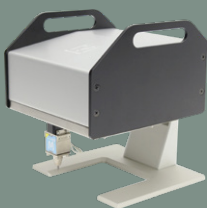

ADAPTABILIDAD

CONECTIVIDAD

VERSATILIDAD

MARCADORAS MICROPERCUSIÓN

marketing@markinbox.mx

- METAL
- HIERRO
- ALUMINIO
- INOXIDABLE
- Y OTROS
- PLÁSTICO
- ABS
- PA
- PES
- PP
- MADERA

	MB3315S	MB8020S	MB1010	MB2015
Working area	Xaxis 33mm (1.3") x Yaxis 15mm (0.6")	Xaxis 80mm (3.1") x Yaxis 20mm (0.8")	Xaxis 100mm (4") x Yaxis 100mm (4")	Xaxis 200mm (8") x Yaxis 150mm (6")
Cable length	3M (10')	3M (10')	2M (6')	2M (6')
Dimensions	116mm (4.6") x 73mm (2.9") x 190mm (7.5")	173mm (6.8") x 83mm (3.3") x 214mm (8.4")	200mm (7.9") x 217.5mm (8.6") x 228mm (9")	308mm (12") x 269mm (10.6") x 249mm (9.8")
Weight	1.5kg (3.3lbs)	2.1kg (4.6lbs)	4.5kg (9.9lbs)	6.3kg (13.9lbs)
Standard post dimensions	220mm (8.7") x 300mm (11.8") x 573mm (22.6")			310mm (12.2") x 370mm (14.6") x 544mm (21.4")
Standard post weight	7kg (15.4lbs)			10.7kg (23.6lbs)

	MB2S Controller
Power	AC100V ~ 240V 50/60Hz
Dimensions	66mm (2.6") x 144mm (5.7") x 217mm (8.5")
Weight	1.4kg (3.1lbs)
Connectivity	USB / RS232C / LAN
D.I/O	input 12 pins / output 8 pins Save up to 255 files