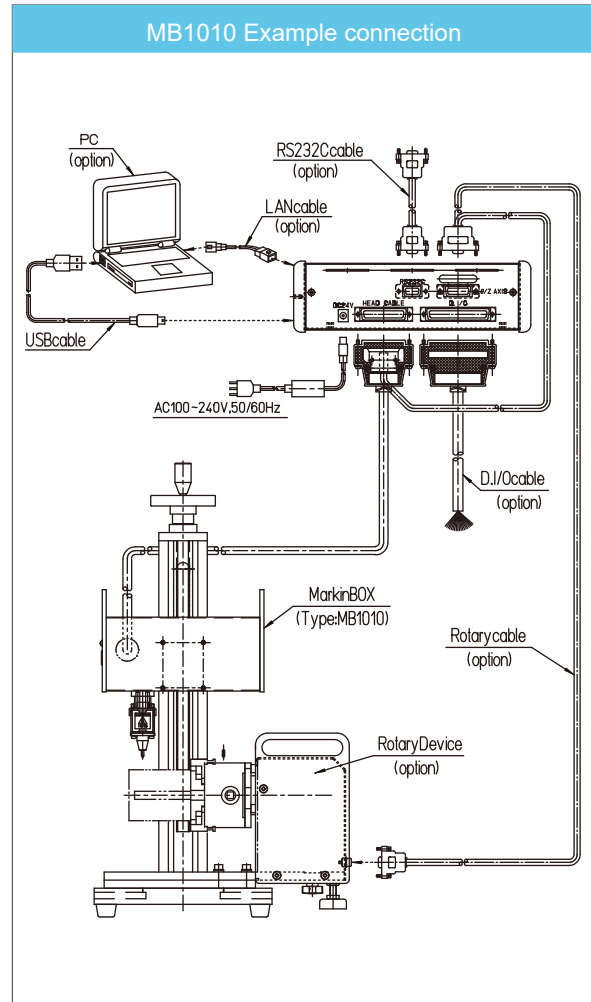

ADAPTABILIDAD

CONECTIVIDAD

VERSATILIDAD

MARCADORAS MICROPERCUSIÓN

marketing@markinbox.mx

- METAL
- HIERRO
- ALUMINIO
- INOXIDABLE
- Y OTROS
- PLÁSTICO
- ABS
- PA
- PES
- PP
- MADERA

	MB3315S	MB8020S	MB1010	MB2015
Working area	Xaxis 33mm (1.3") x Yaxis 15mm (0.6")	Xaxis 80mm (3.1") x Yaxis 20mm (0.8")	Xaxis 100mm (4") x Yaxis 100mm (4")	Xaxis 200mm (8") x Yaxis 150mm (6")
Cable length	3M (10')	3M (10')	2M (6')	2M (6')
Dimensions	116mm (4.6") x 73mm (2.9") x 190mm (7.5")	173mm (6.8") x 83mm (3.3") x 214mm (8.4")	200mm (7.9") x 217.5mm (8.6") x 228mm (9")	308mm (12") x 269mm (10.6") x 249mm (9.8")
Weight	1.5kg (3.3lbs)	2.1kg (4.6lbs)	4.5kg (9.9lbs)	6.3kg (13.9lbs)
Standard post dimensions	220mm (8.7") x 300mm (11.8") x 573mm (22.6")			310mm (12.2") x 370mm (14.6") x 544mm (21.4")
Standard post weight	7kg (15.4lbs)			10.7kg (23.6lbs)

	MB2S Controller
Power	AC100V ~ 240V 50/60Hz
Dimensions	66mm (2.6") x 144mm (5.7") x 217mm (8.5")
Weight	1.4kg (3.1lbs)
Connectivity	USB / RS232C / LAN
D.I/O	input 12 pins / output 8 pins Save up to 255 files

Note: Specifications can be changed without prior notice for quality improvement.

Todos los sets incluyen: Cabeza de Marcado, Cable AC, Cable Pines(3m), Cable USB, Programa SketchBook, Controlador, 1 Pin standard 120

PM-3315

Power supply	AC adapter	Input: AC100V-240V, 50/60Hz (120W)
	Lithium-ion battery	*25.2V, 2.0Ah
	Battery charger	Input: AC100V-240V, 50/60Hz
Weight	When using AC adapter	2.3kg (4.9lbs)
	When using lithium-ion battery (*2Ah type)	2.9kg (6.4lbs)
Dimensions	When using AC adapter	124mm (4.9in) x 221mm (8.7in) x 250mm (9.9in)
	When using lithium-ion battery (*2Ah type)	124mm (4.9in) x 221mm (8.7in) x 298.4mm(11.7in)
Marking area		X axis 33mm (1.3in) x Y axis 15mm (0.6in)
Software	App	Wi-Fi
	Windows software	Wi-Fi, USB
Markable materials		Metal (up to about HRC62), plastic, paper, and wood